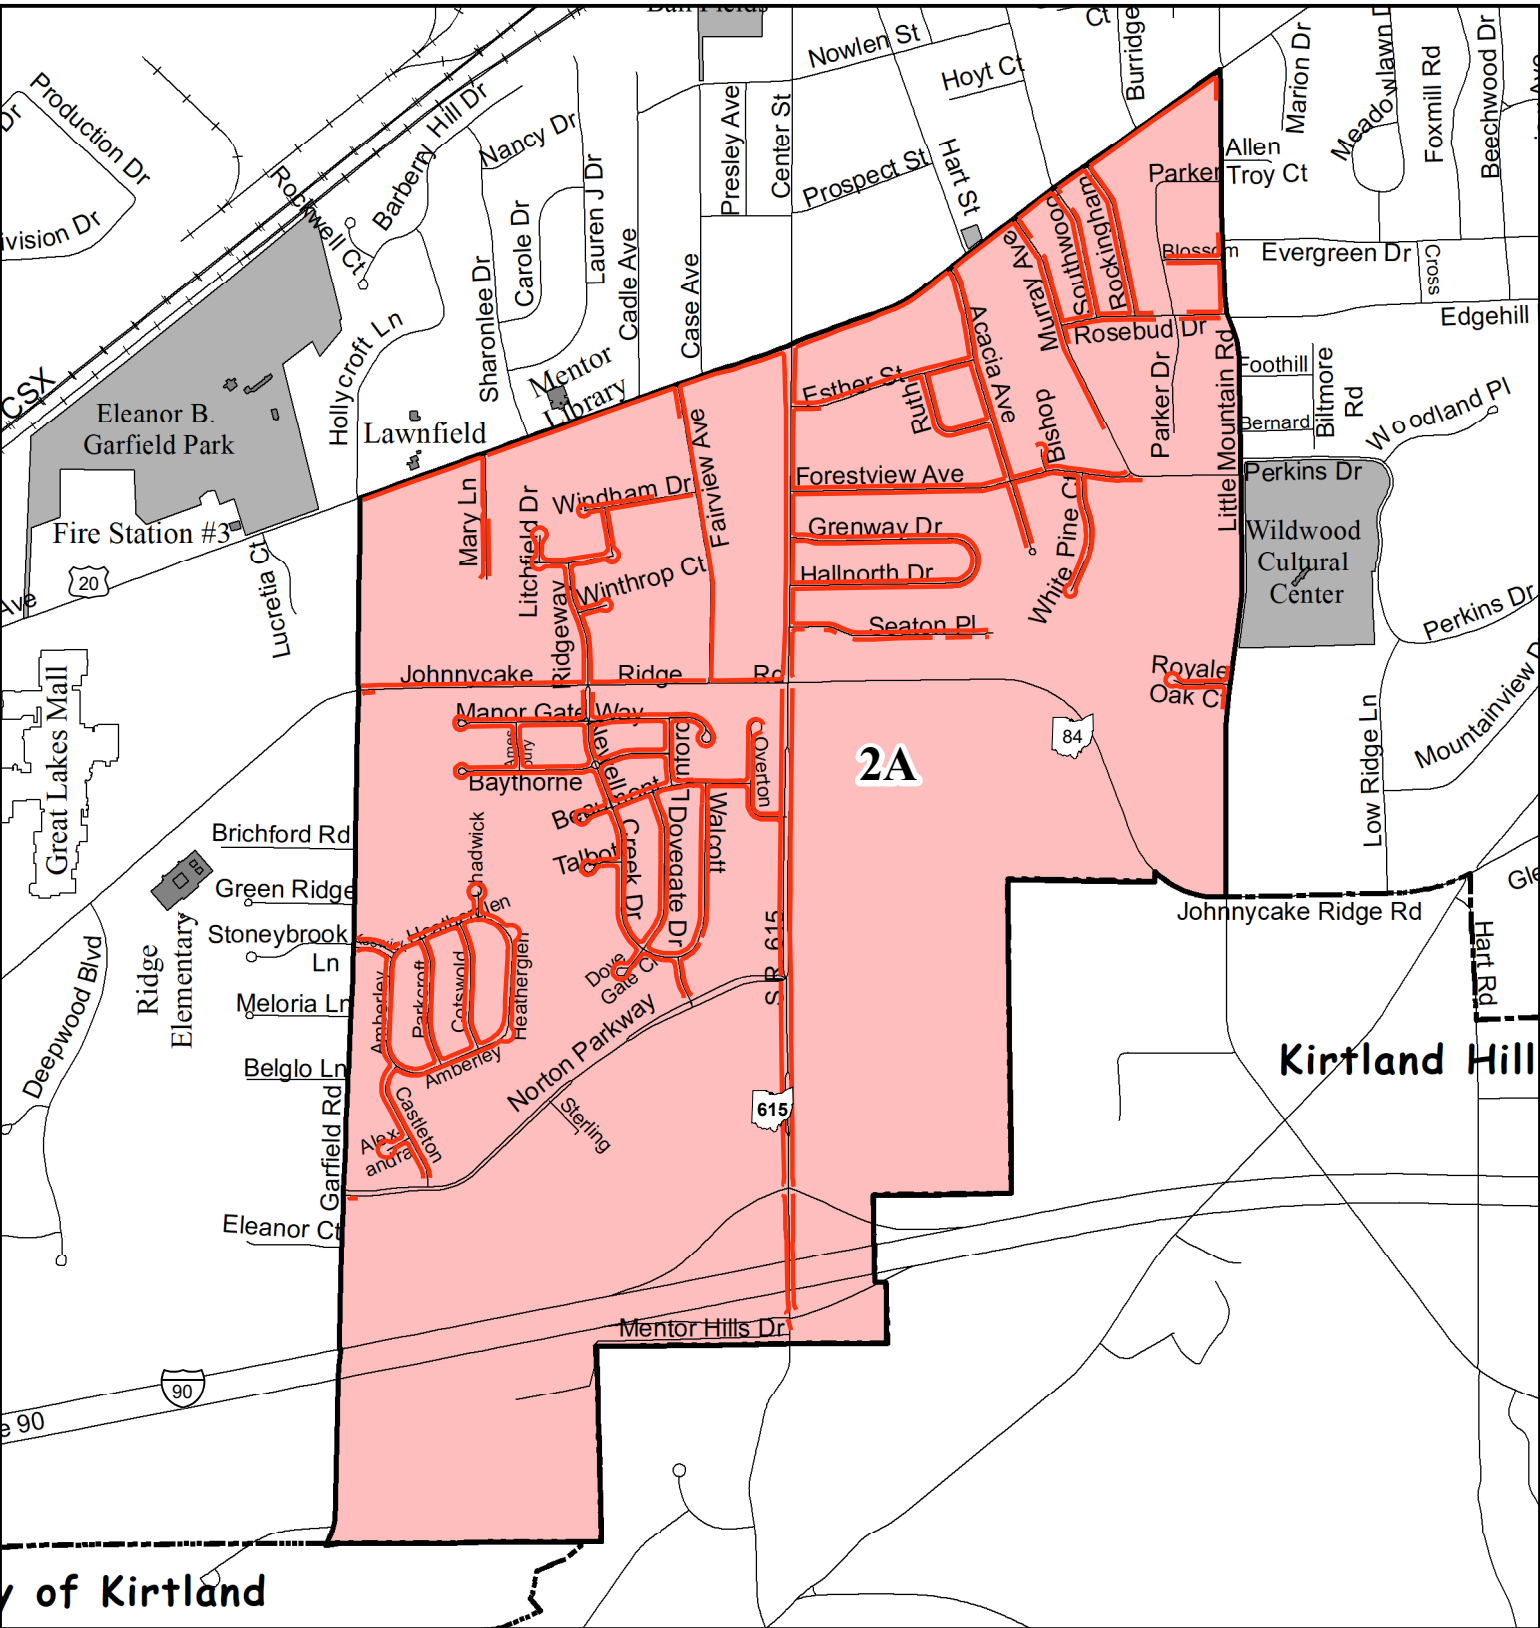

# THE CITY OF MENTOR

## 2020 Sidewalk Program

### Zone 2A

#### SIDEWALK REPAIR ZONES

- 21 Estimated sidewalk miles
- 2A
- Sidewalk