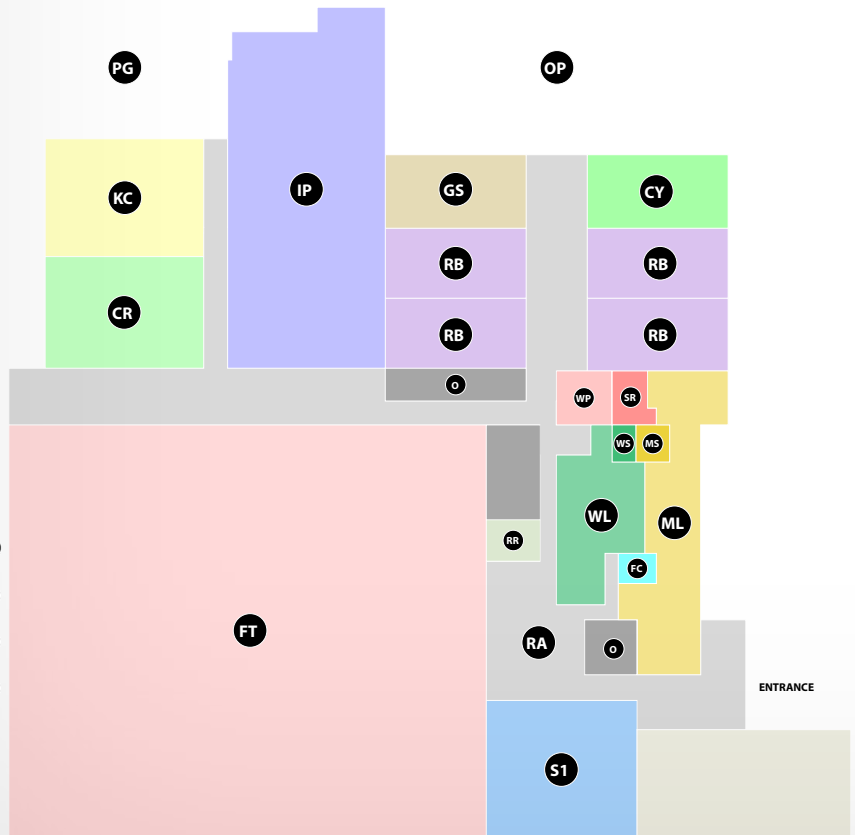

FACILITY MAP

SECOND FLOOR

FT - FITNESS ROOM & TRACK
 HS - HOT TUB & STEAM ROOM
 TX - TRX ROOM
 YS - YOGA STUDIO
 S2 - STUDIO 2 / AEROBIC ROOM
 CT - CIRCUIT TRAINING
 FW - FREE WEIGHTS

RR - RESTROOMS
 OF - OFFICES

FIRST FLOOR

RA - RECEPTION AREA
 RB - RACQUETBALL
 GS - GOLF SIMULATORS
 CY - CYCLE ROOM
 IP - INDOOR POOL
 OP - OUTDOOR POOL
 KC - KIDS CORNER
 PG - PLAYGROUND
 CR - COMMUNITY ROOM
 FT - FITNESS ROOM & TRACK
 WL - WOMENS LOCKER ROOM
 WS - WOMENS SAUNA
 ML - MENS LOCKER ROOM
 MS - MENS SAUNA
 WP - WHIRLPOOL
 SR - STEAM ROOM
 FC - FAMILY CHANGING ROOM
 PB - PICKLE BALL
 BB - BASKETBALL COURTS
 TC - TENNIS COURTS
 ST - SOCCER & TURF SPORTS
 S1 - STUDIO 1 / AEROBIC ROOM