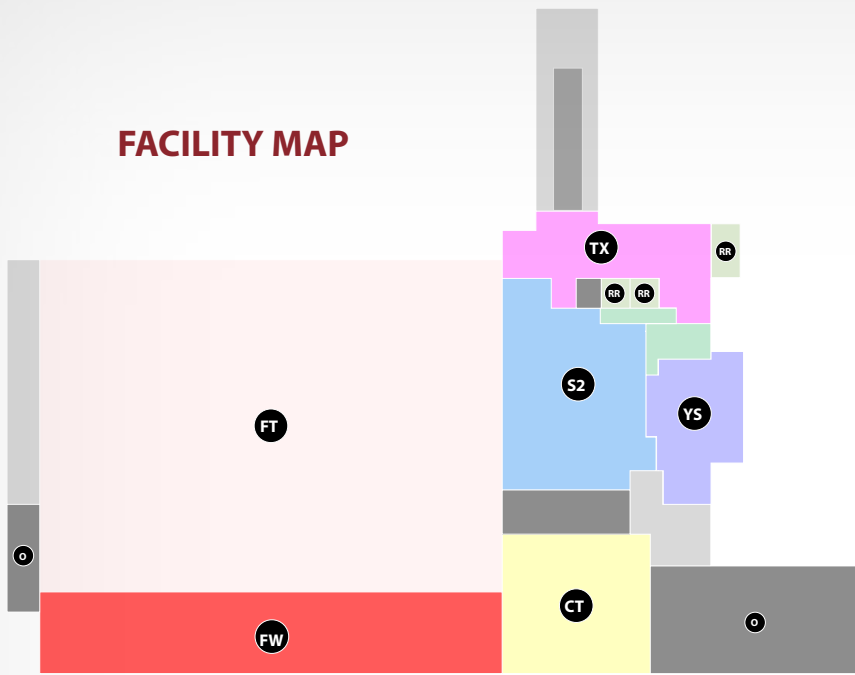

FACILITY MAP

SECOND FLOOR

FT - FITNESS ROOM & TRACK
 HS - HOT TUB & STEAM ROOM
 TX - TRX ROOM
 YS - YOGA STUDIO
 S2 - STUDIO 2 / AEROBIC ROOM
 CT - CIRCUIT TRAINING
 FW - FREE WEIGHTS

RR - RESTROOMS
 OF - OFFICES

FIRST FLOOR

RA - RECEPTION AREA
 RB - RACQUETBALL
 GS - GOLF SIMULATORS
 CY - CYCLE ROOM
 IP - INDOOR POOL
 OP - OUTDOOR POOL
 KC - KIDS CORNER
 PG - PLAYGROUND
 CR - COMMUNITY ROOM
 FT - FITNESS ROOM & TRACK
 WL - WOMENS LOCKER ROOM
 WS - WOMENS SAUNA
 ML - MENS LOCKER ROOM
 MS - MENS SAUNA
 WP - WHIRLPOOL
 SR - STEAM ROOM
 FC - FAMILY CHANGING ROOM
 PB - PICKLE BALL
 BB - BASKETBALL COURTS
 TC - TENNIS COURTS
 ST - SOCCER & TURF SPORTS
 S1 - STUDIO 1 / AEROBIC ROOM