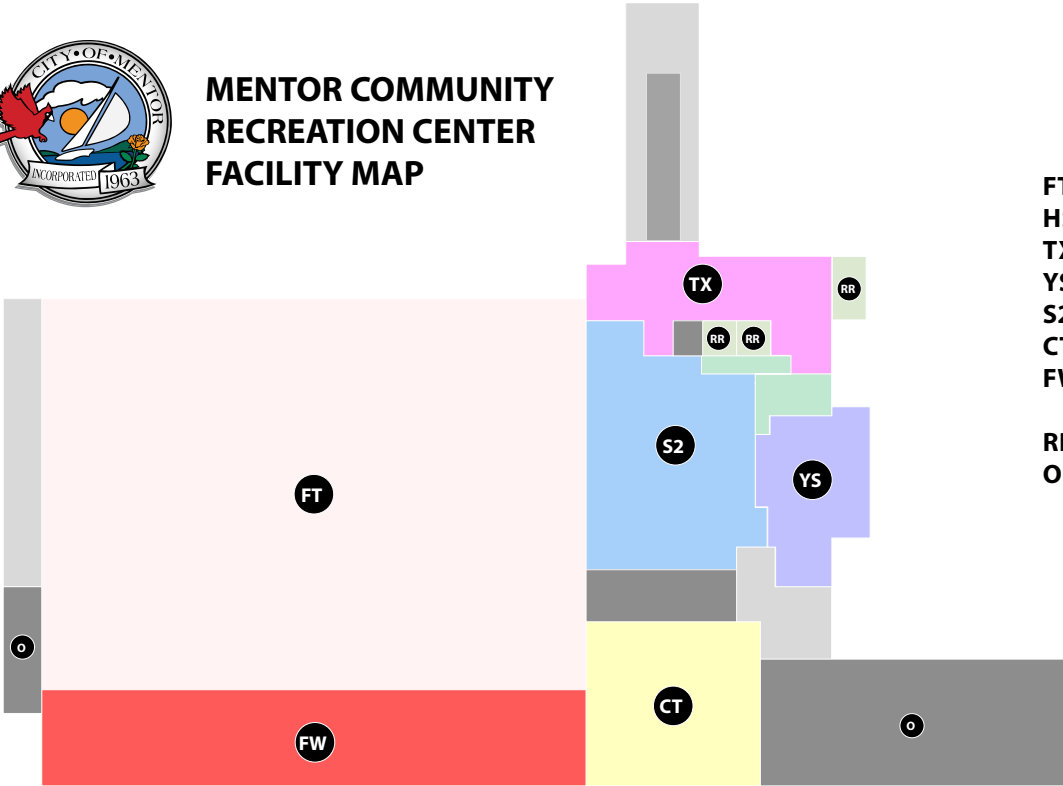

MENTOR COMMUNITY RECREATION CENTER

Memberships

The new 128,297 Mentor Community Recreation Center [MCRC] is one of the largest facilities of its kind in Northeast Ohio and includes an indoor soccer field, basketball, tennis, racquetball, and pickleball courts, indoor and outdoor swimming pools, cardiovascular and weight training areas, group exercise rooms, a childcare room, and other amenities.

MEMBERSHIP

Family and individual annual membership plans are available for both residents and non-residents. Memberships can be paid in full or through a payment plan.

Single-day admission is available for \$10.00 per person.

A resident is defined as a person who lives within Mentor city limits. A family shall be considered an adult couple and their children under the age of 18, as well as unmarried college students age 23 and under, residing in the family home. Family members must live in the same residence to qualify for family plan rate.

	Residents	Non-Residents
Youth (Under 18)	\$250	\$315
Senior (60+)	\$250	\$315
Adult	\$350	\$440
2-Person	\$450	\$565
Family of 4	\$550	\$690
Extra Family Members	\$50	\$50

MENTOR COMMUNITY RECREATION CENTER FACILITY MAP