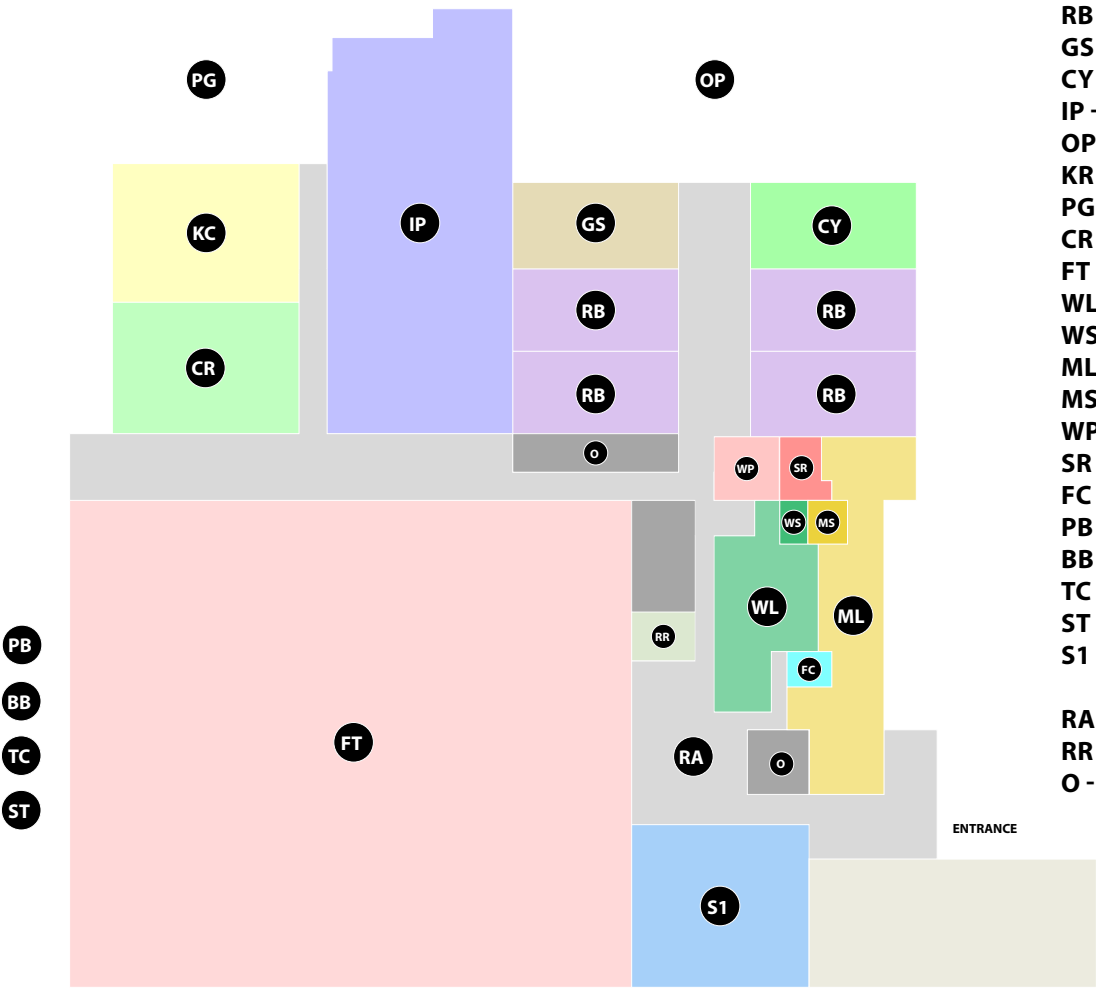

A resident is defined as a person who lives within Mentor city limits. A family shall be considered an adult couple and their children under the age of 18, as well as unmarried college students age 23 and under, residing in the family home. Family members must live in the same residence to qualify for family plan rate.

	Residents	Non-Residents
Youth (Under 18)	\$250	\$315
Senior (60+)	\$250	\$315
Adult	\$350	\$440
2-Person	\$450	\$565
Family of 4	\$550	\$690
Extra Family Members	\$50	\$50

MENTOR COMMUNITY RECREATION CENTER FACILITY MAP

SECOND FLOOR

- FT - FITNESS ROOM & TRACK
- HS - HOT TUB & STEAM ROOM
- TX - TRX ROOM
- YS - YOGA STUDIO
- S2 - STUDIO 2 / AEROBIC ROOM
- CT - CIRCUIT TRAINING
- FW - FREE WEIGHTS

- RR - RESTROOMS
- OF - OFFICES